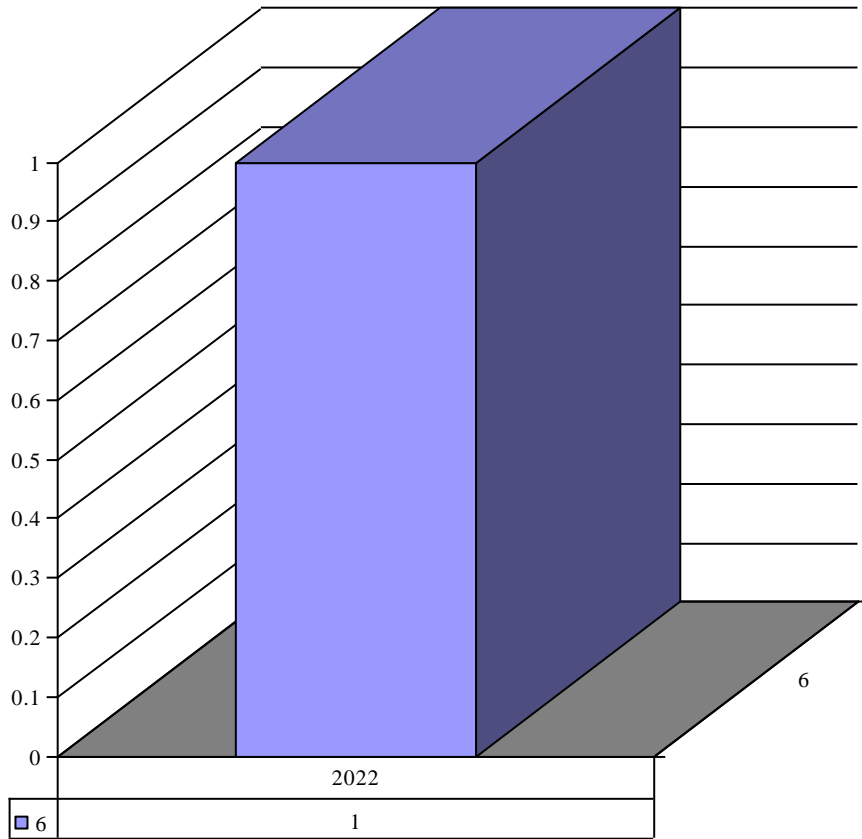

Inventor Ambry

Year	Month	Inventor	Count
2022	6	Ambry	1