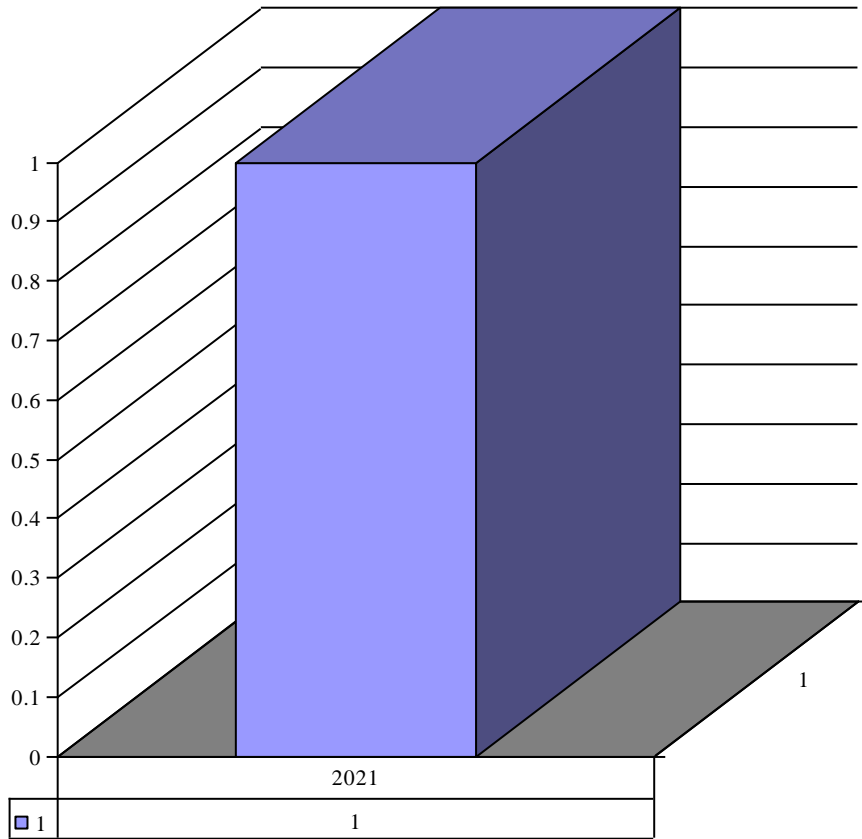

**Inventor** Mary Statue (outdoor)

Year	Month	Inventory	Count
2021	1	Mary Statue (outdoor)	1

**Inventor** Mary Statue 24"

Year	Month	Inventory	Count
2023	6	Mary Statue 24"	1

**Inventor** Mary statue 2ft to 5ft