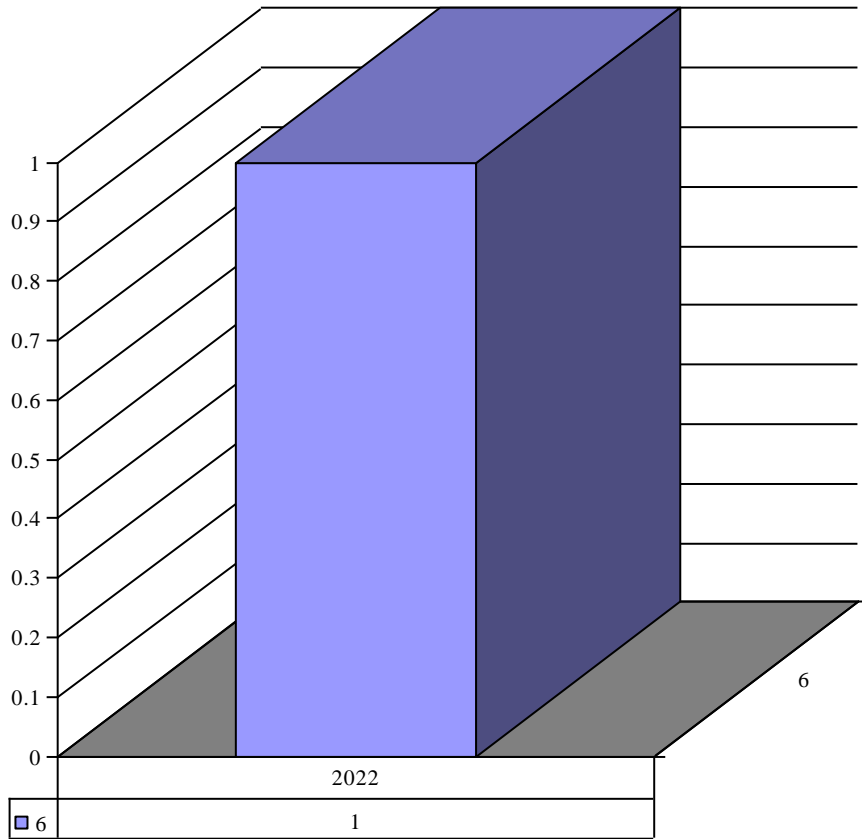

Inventor Station of Cross set (Outdoor)

Year	Month	Inventory	Count
2022	6	Station of Cross set (Outdoor)	1