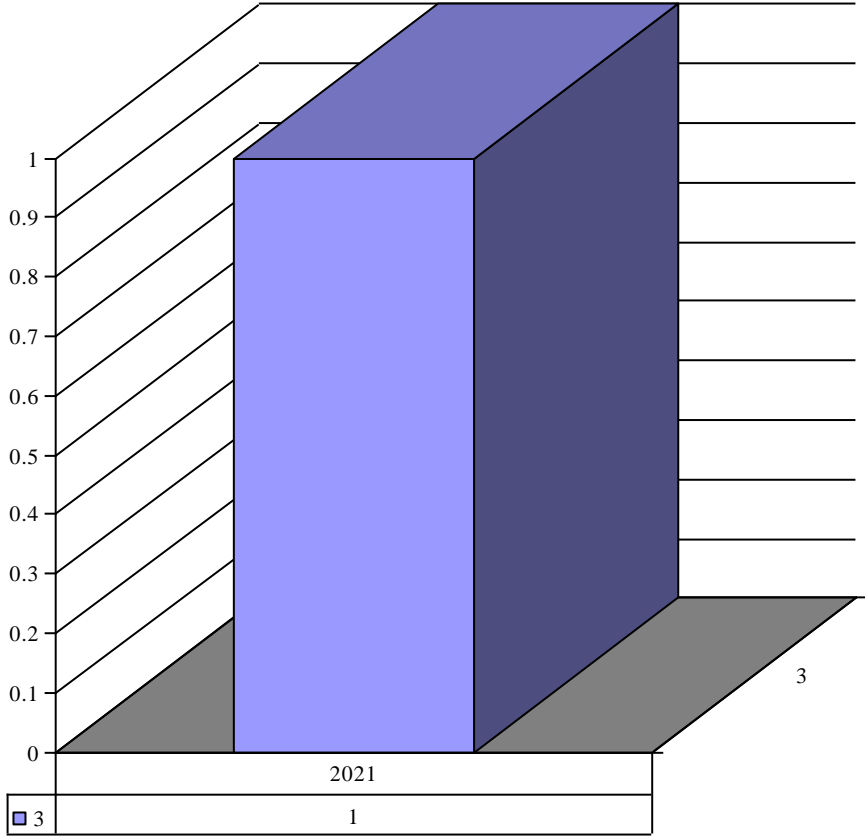

**Archdiocese of St. Louis  
The Reclamation Center  
Web Statistics Item Request Inventory**

**Inventor** 12" to 16" Bell

Year	Month	Inventory	Count
2022	7	12" to 16" Bell	1

**Inventor Altar (5 foot wide)**