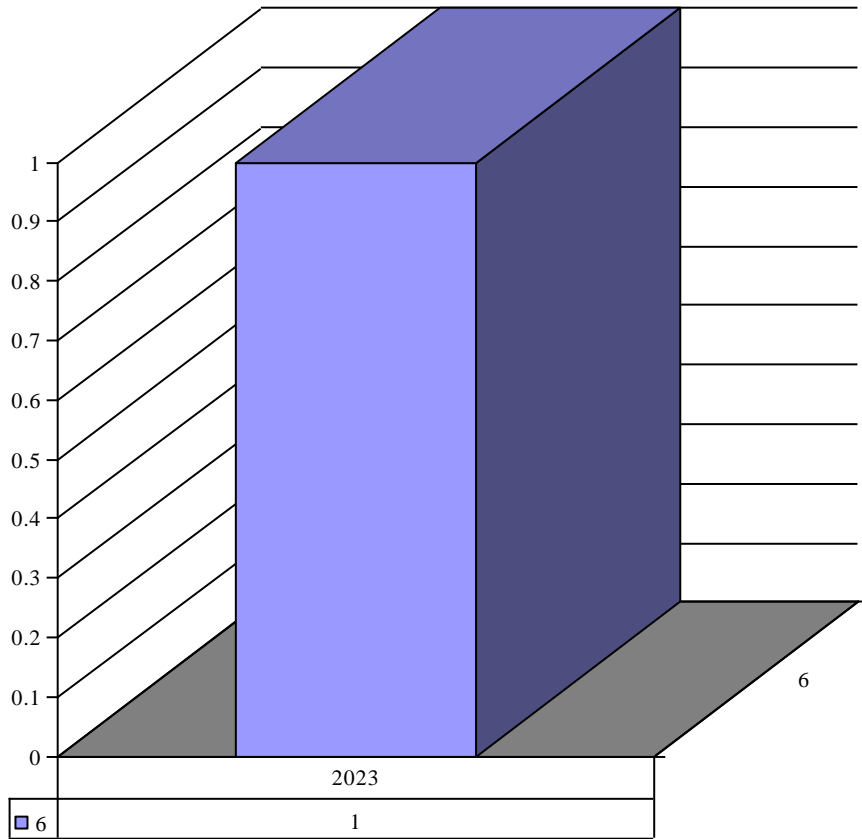

**Inventor** Mary Statue (outdoor)

Year	Month	Inventory	Count
2021	1	Mary Statue (outdoor)	1

**Inventor** Mary Statue 24"

Year	Month	Inventory	Count
2023	6	Mary Statue 24"	1

**Inventor** Mary statue 2ft to 5ft