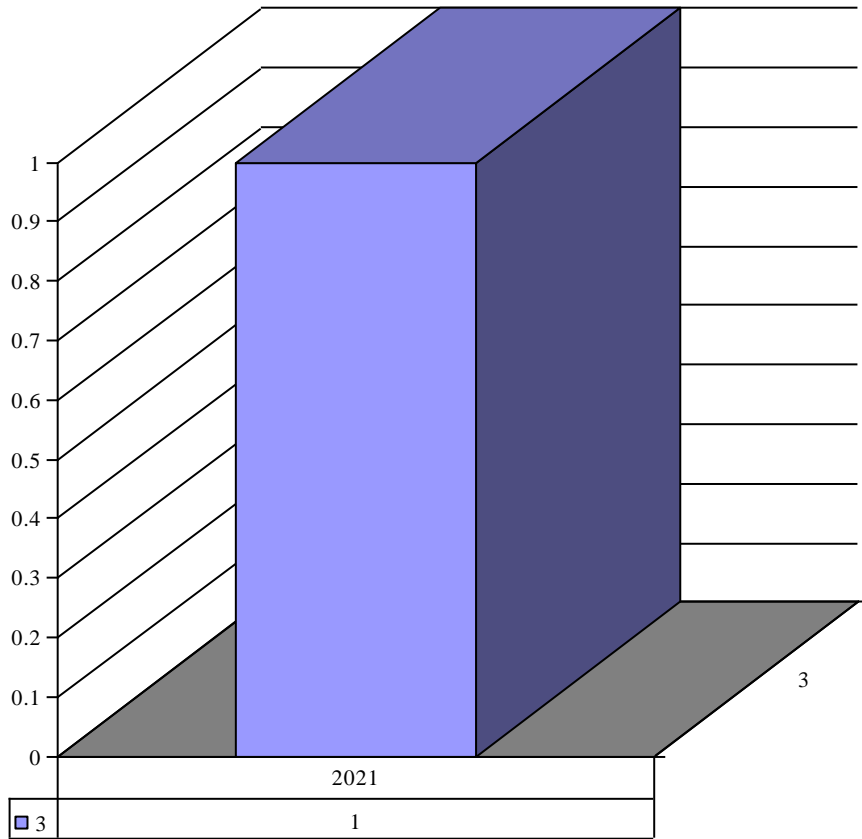

**Inventor** Mary Statue (outdoor)

Year	Month	Inventory	Count
2021	1	Mary Statue (outdoor)	1

**Inventor** Mary Statue 24"

Year	Month	Inventory	Count
2023	6	Mary Statue 24"	1

**Inventor** Mary statue 2ft to 5ft

Year	Month	Inventory	Count
2021	10	Mary statue 2ft to 5ft	1

**Inventor** Mary statue outdoor 1 foot

Year	Month	Inventory	Count
2021	3	Mary statue outdoor 1 foot	1

**Inventor** Matching side Altars

Year	Month	Inventory	Count
2021	3	Matching side Altars	1