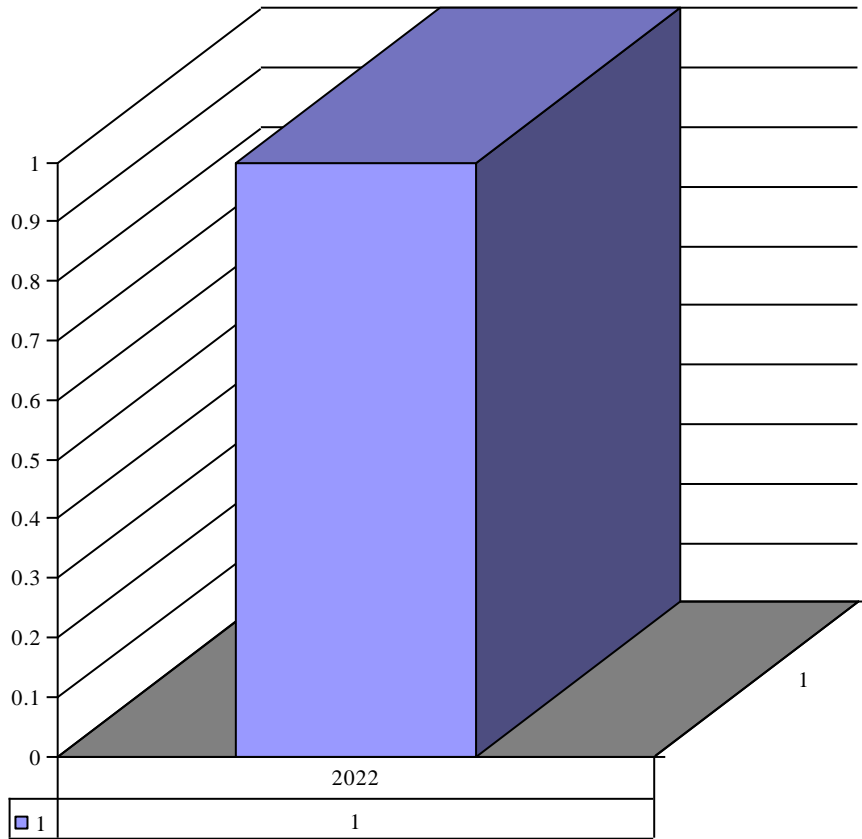

Inventor Book Stand (Adjustable)

Year	Month	Inventory	Count
2022	1	Book Stand (Adjustable)	1