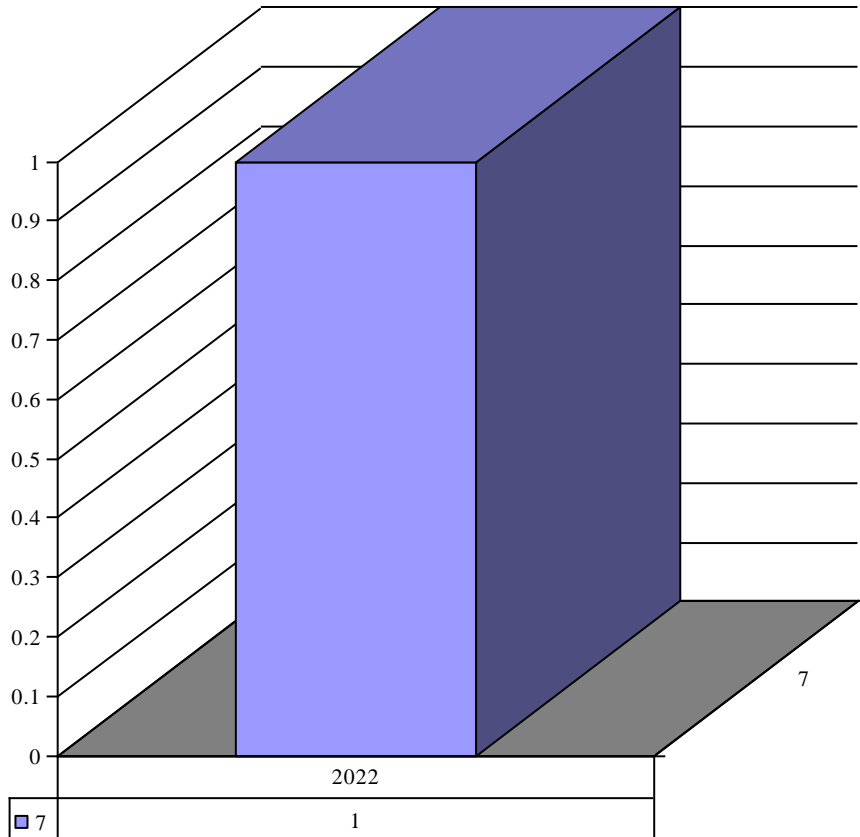

**Archdiocese of St. Louis  
The Reclamation Center  
Web Statistics Item Request Inventory**

**Inventor** 12" to 16" Bell

Year	Month	Inventory	Count
2022	7	12" to 16" Bell	1

**Inventor Altar (5 foot wide)**