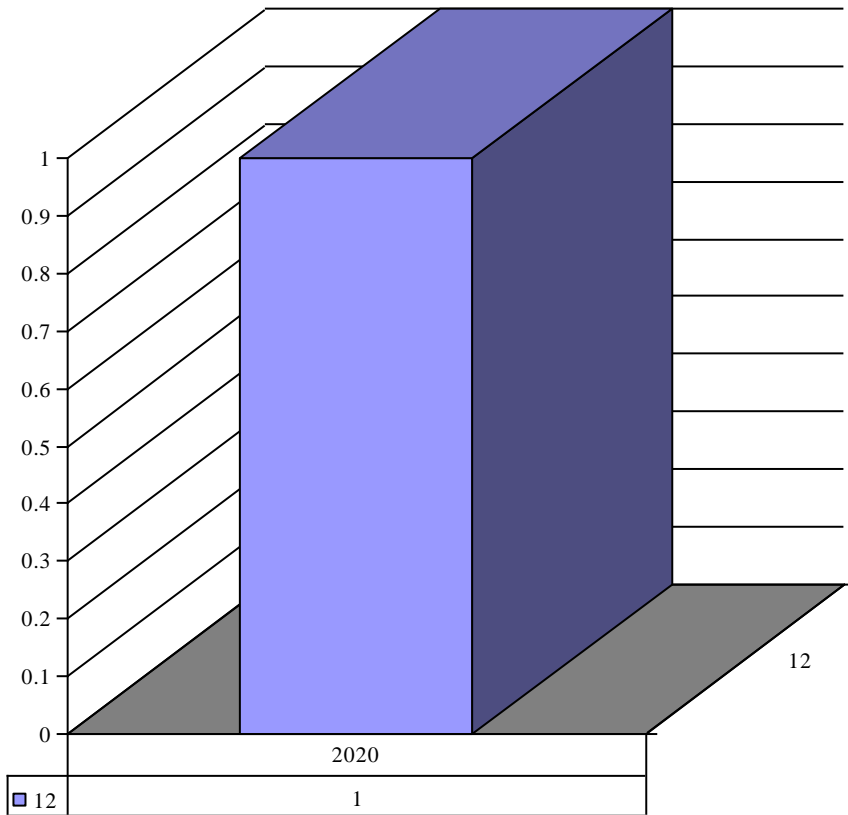

Inventor Mary and Child Statue

Year	Month	Inventor	Count
2020	12	Mary and Child Statue	1