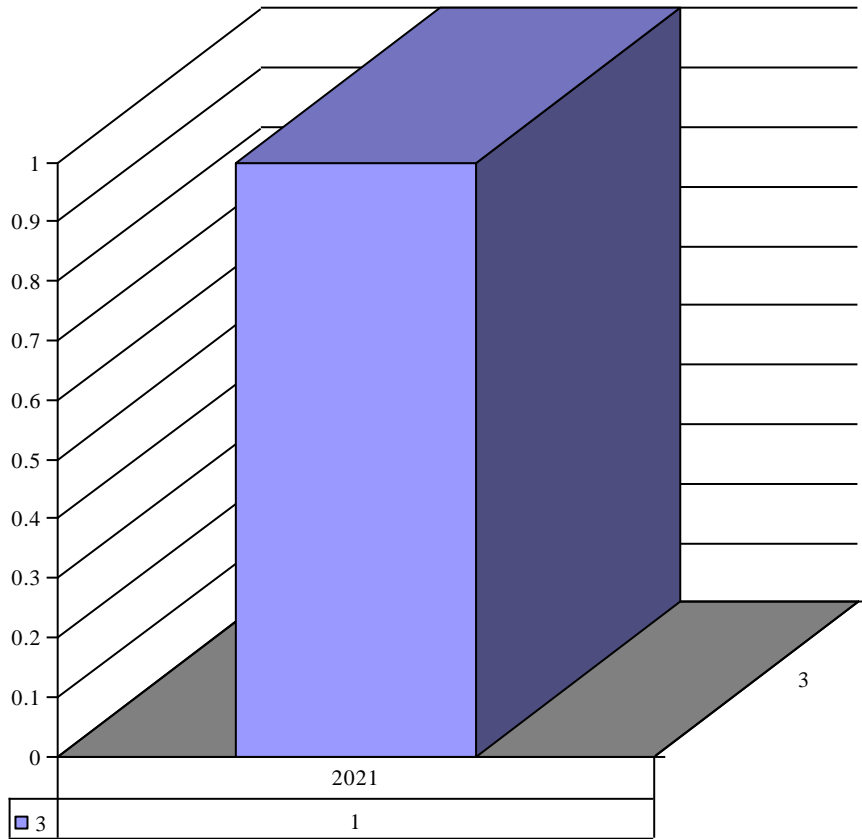

Inventor Sacristy Bell

Year	Month	Inventor	Count
2021	3	Sacristy Bell	1