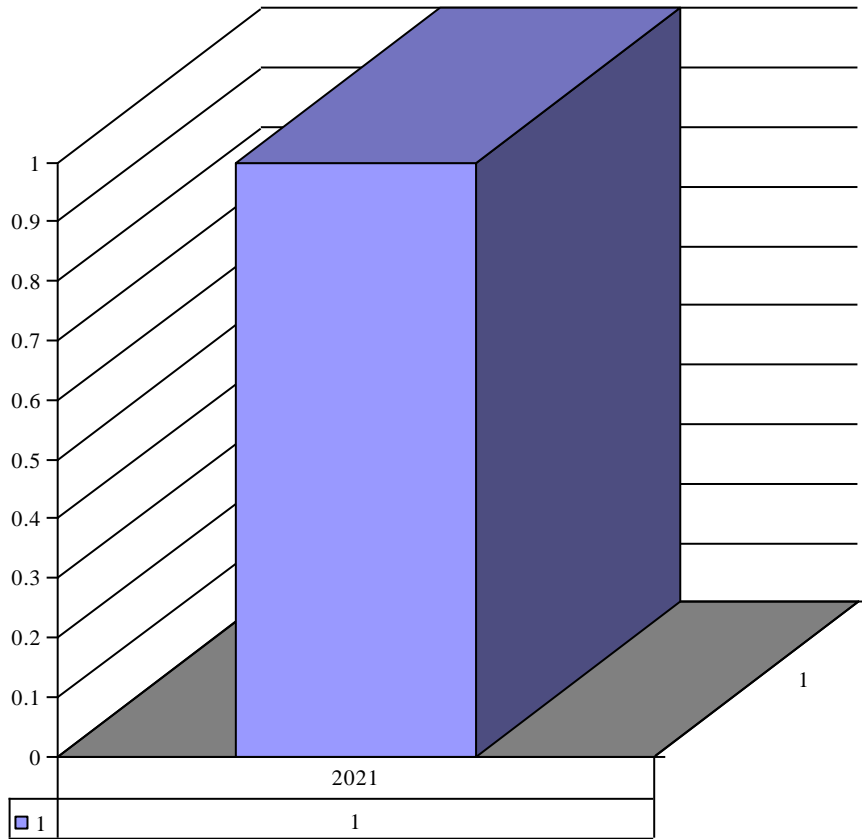

**Inventor** St. Frncis Xavier Statue

Year	Month	Inventory	Count
2020	12	St. Frncis Xavier Statue	1

**Inventor** St. John Paul II Statue

Year	Month	Inventory	Count
2022	6	St. John Paul II Statue	1

**Inventor** St. Joseph Statue

Year	Month	Inventory	Count
2021	1	St. Joseph Statue	1
2021	2	St. Joseph statue	2

**Inventor** St. Joseph Statue (Large or medium size)

Year	Month	Inventory	Count
2022	6	St. Joseph Statue (Large or medium size)	1

**Inventor** St. Joseph Statue (outdoor)

Year	Month	Inventory	Count
2021	1	St. Joseph Statue (outdoor)	1

**Inventor** St. Josphe Statue (large 5ft)

Year	Month	Inventory	Count
2020	12	St. Josphe Statue (large 5ft)	1