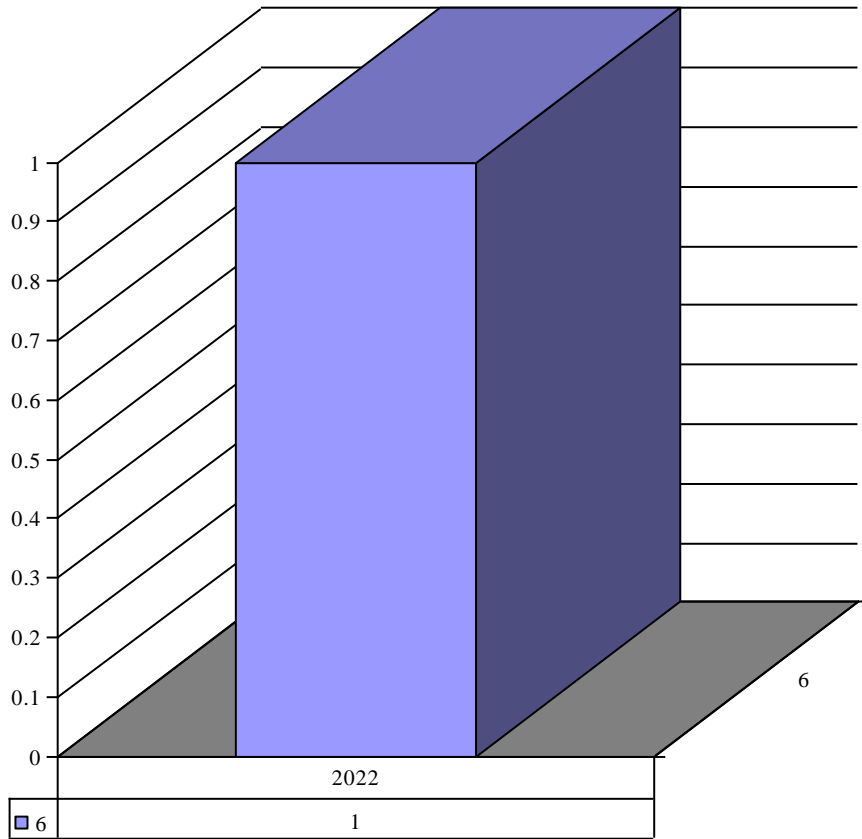

**Inventor** Baptism Items

Year	Month	Inventory	Count
2020	12	Baptism Items	1

**Inventor Baskets**

Year	Month	Inventory	Count
2020	12	Baskets	1

**Inventor** Blessed Mother Statue (Large or medium size)

Year	Month	Inventory	Count
2022	6	Blessed Mother Statue (Large or medium size)	1