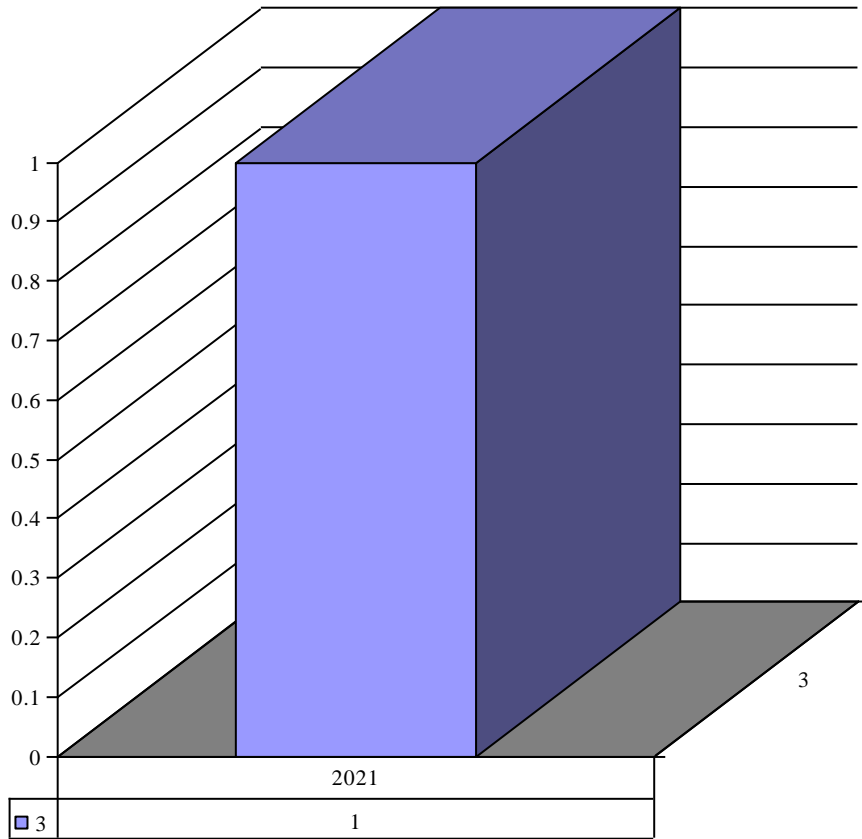

**Inventor** St. Joseph Statue (outdoor)

Year	Month	Inventory	Count
2021	1	St. Joseph Statue (outdoor)	1

**Inventor** St. Josphe Statue (large 5ft)

Year	Month	Inventory	Count
2020	12	St. Josphe Statue (large 5ft)	1

**Inventor St. Peter Claver Statue**

Year	Month	Inventory	Count
2020	12	St. Peter Claver Statue	1

**Inventor Station of Cross set (Outdoor)**

Year	Month	Inventory	Count
2022	6	Station of Cross set (Outdoor)	1

**Inventor** Staute for naves

Year	Month	Inventory	Count
2021	3	Staute for naves	1

**Inventor** Tabernacle Key box

Year	Month	Inventory	Count
2022	6	Tabernacle Key box	1

**Inventor** Tabernacle Veil

Year	Month	Inventory	Count
2020	11	Tabernacle Veil	1