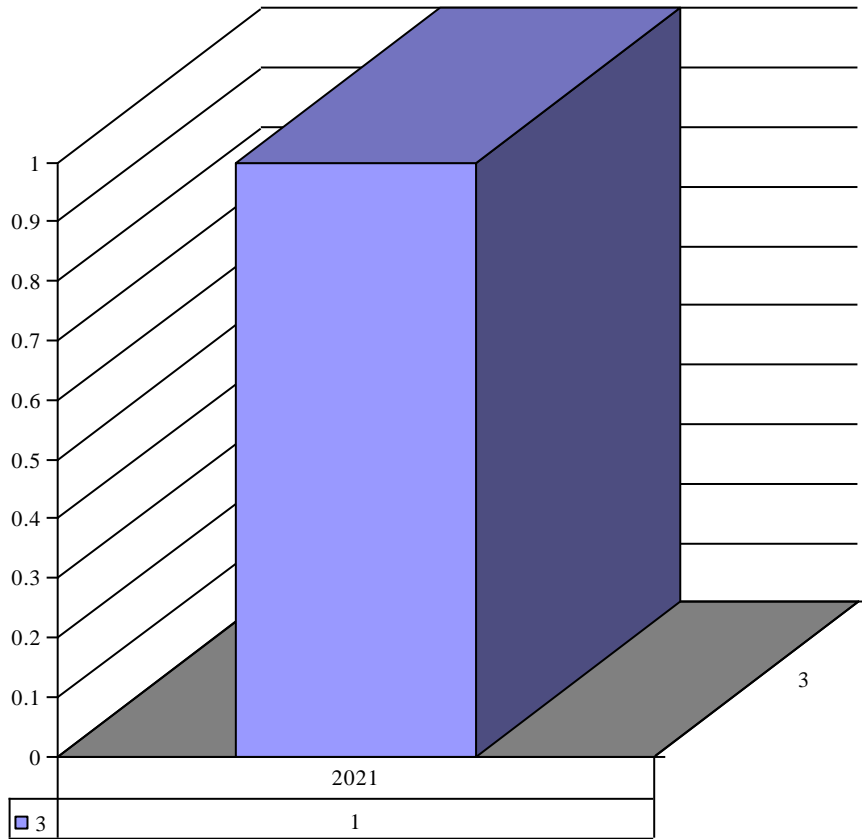

Inventor Sanctuary wide Altar Rails

Year	Month	Inventory	Count
2021	3	Sanctuary wide Altar Rails	1