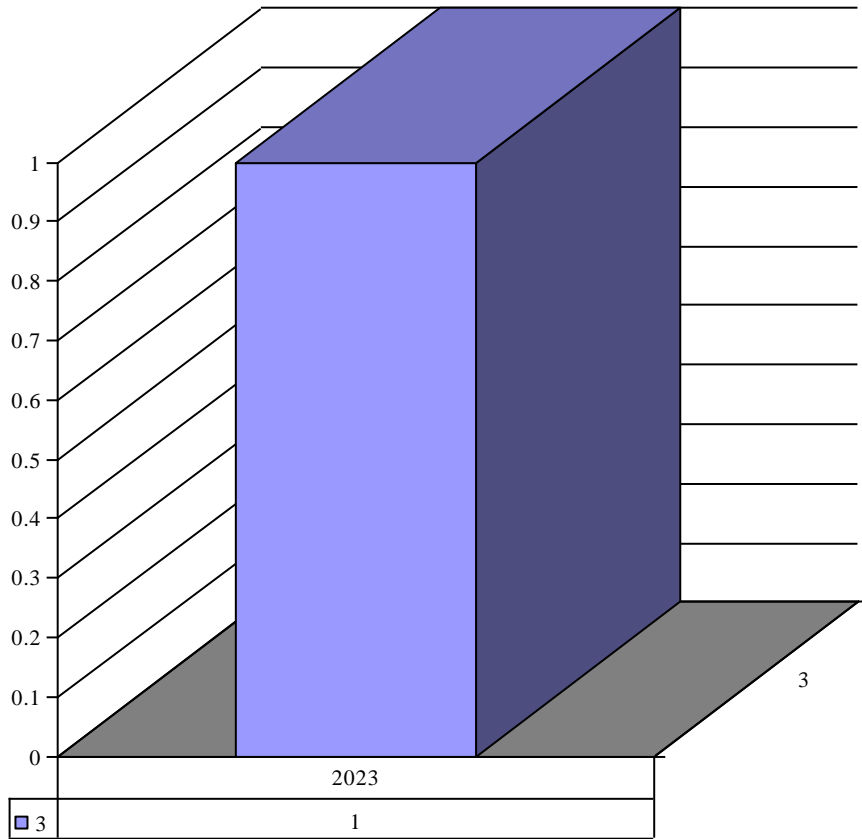

Inventor Archdiocesan Chasuable

Year	Month	Inventor	Count
2023	3	Archdiocesan Chasuable	1