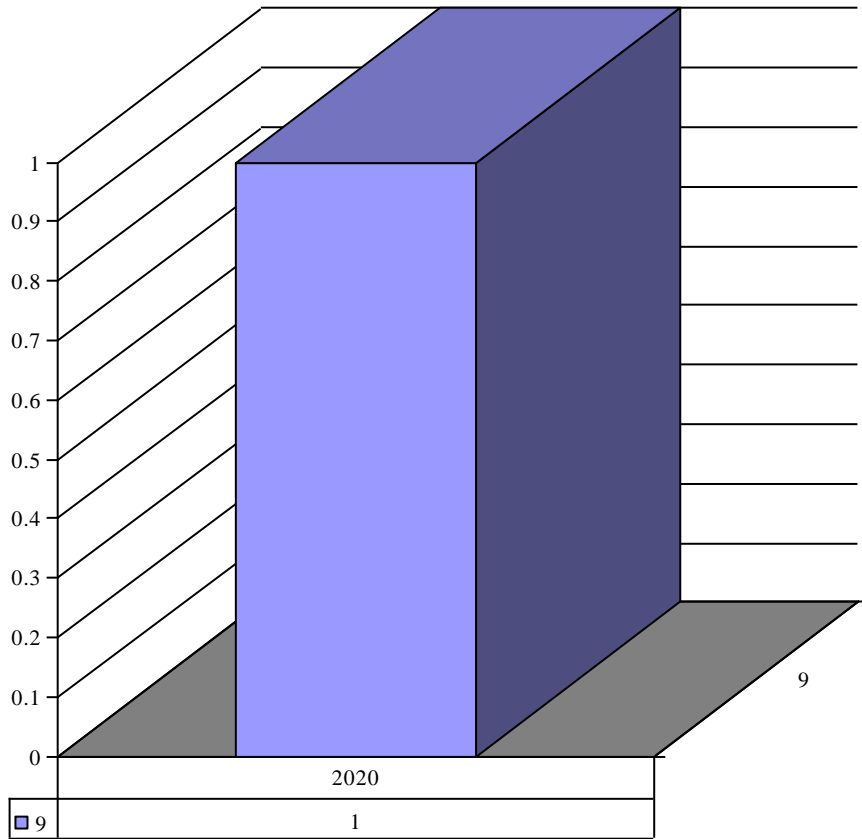

Inventor Microphone and Stand

Year	Month	Inventory	Count
2020	9	Microphone and Stand	1