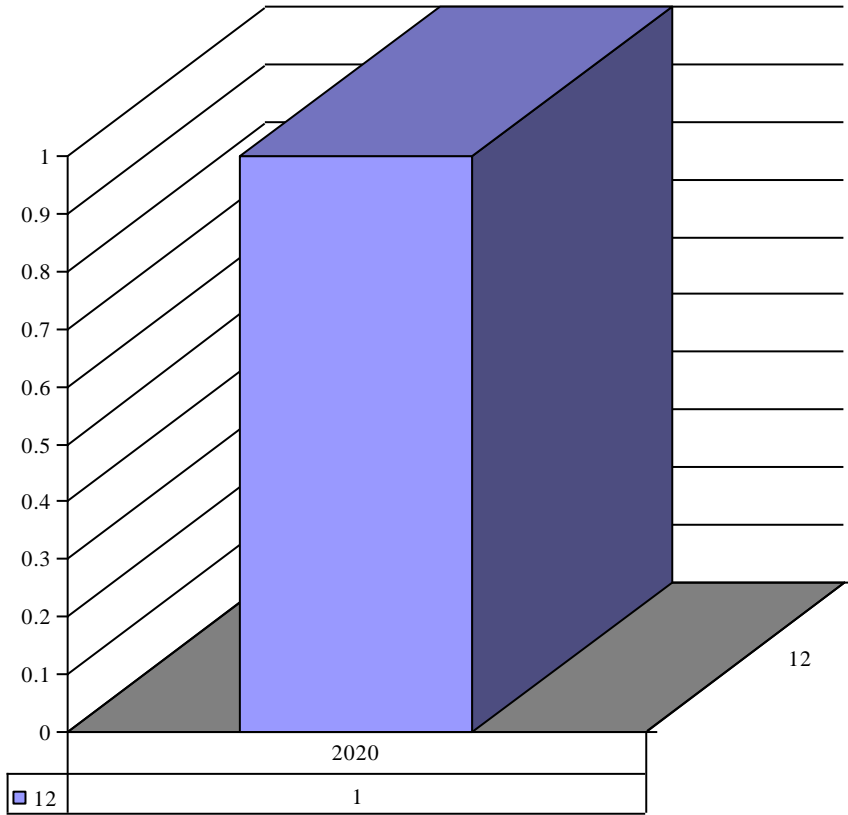

Inventor Baptism Items

Year	Month	Inventory	Count
2020	12	Baptism Items	1