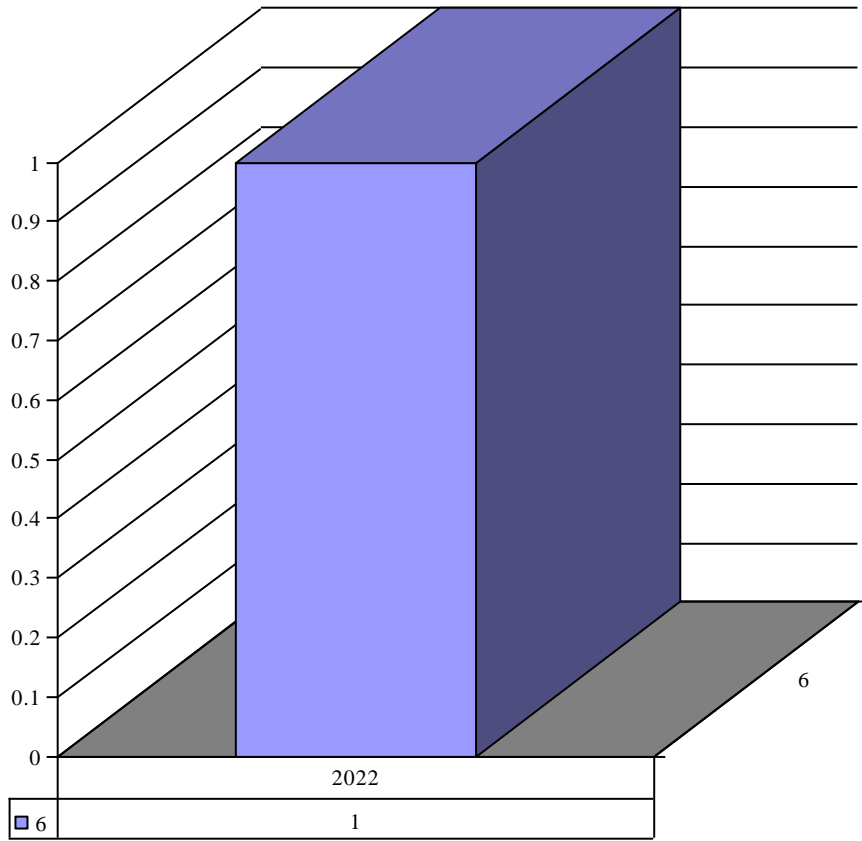

Inventor Sedilla

Year	Month	Inventory	Count
2022	6	Sedilla	1