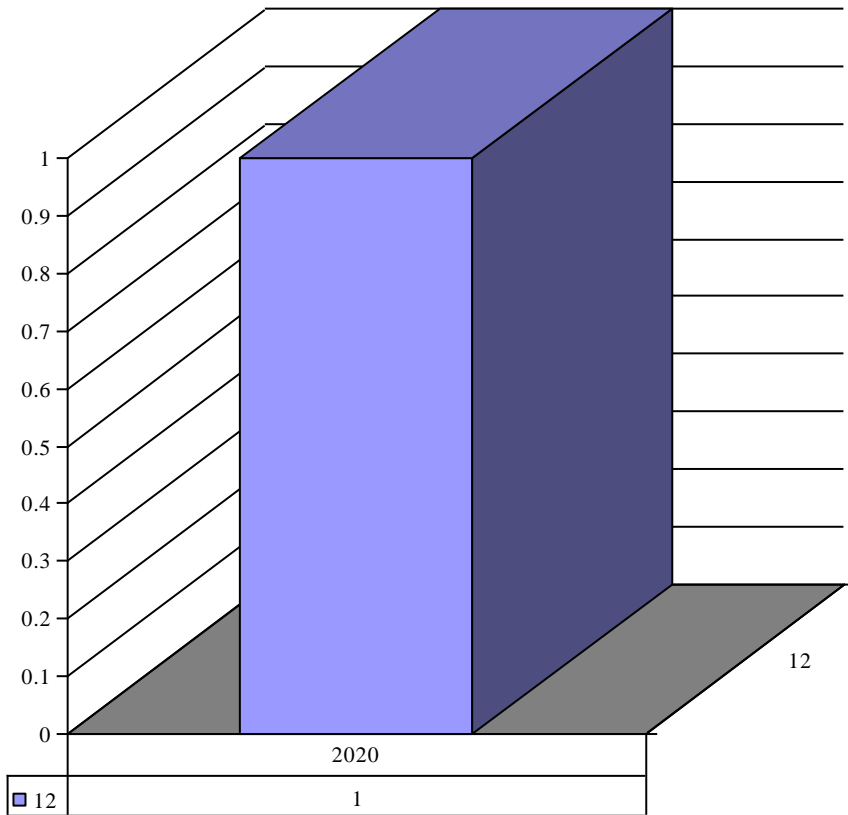

Inventor Monstrance

Year	Month	Inventory	Count
2020	12	Monstrance	1