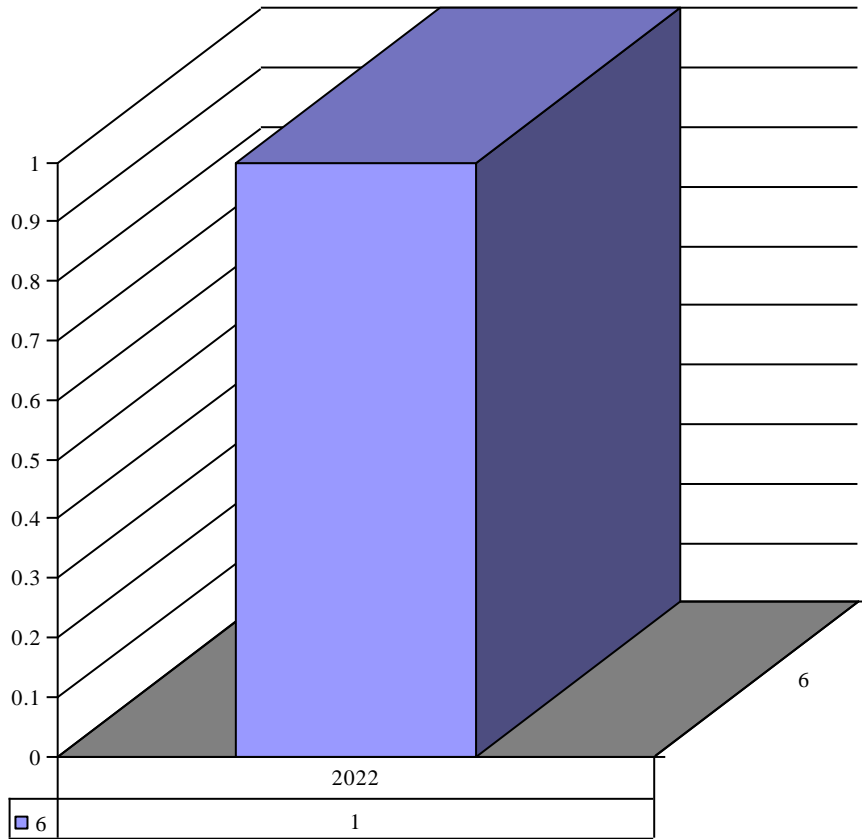

**Inventor St. Peter Claver Statue**

Year	Month	Inventory	Count
2020	12	St. Peter Claver Statue	1

**Inventor Station of Cross set (Outdoor)**

Year	Month	Inventory	Count
2022	6	Station of Cross set (Outdoor)	1

**Inventor** Staute for naves

Year	Month	Inventory	Count
2021	3	Staute for naves	1

**Inventor** Tabernacle Key box

Year	Month	Inventory	Count
2022	6	Tabernacle Key box	1

**Inventor** Tabernacle Veil

Year	Month	Inventory	Count
2020	11	Tabernacle Veil	1