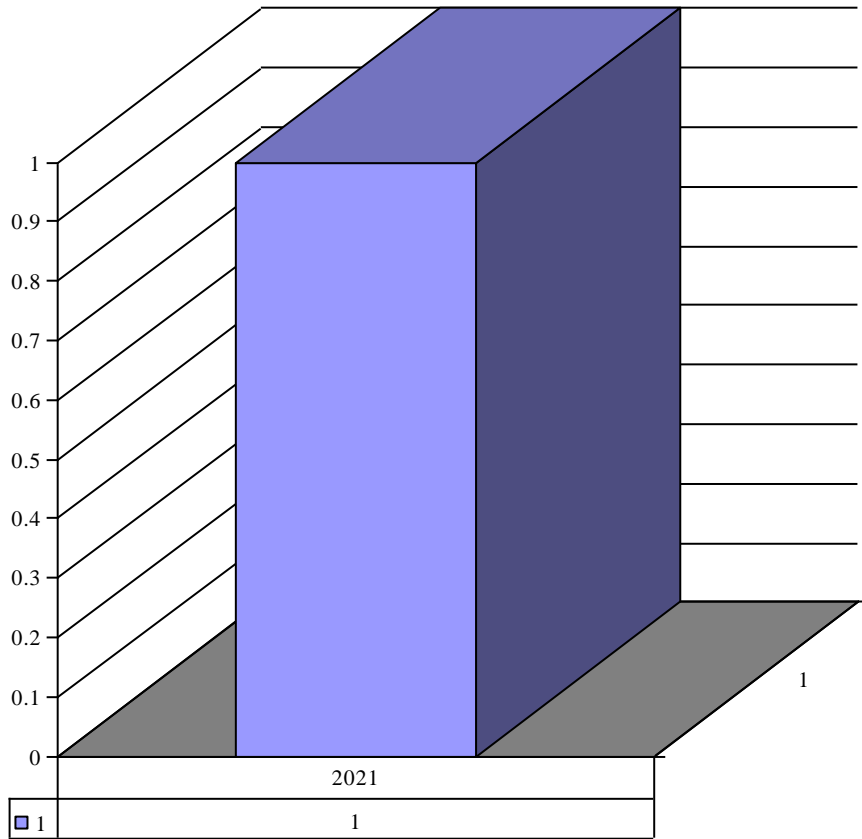

**Inventor Reliquery**

Year	Month	Inventory	Count
2020	12	Reliquery	1

**Inventor** Risen Christ Crucifixes

Year	Month	Inventory	Count
2020	12	Risen Christ Crucifixes	1

**Inventor** Sacred Heart Statue (outdoor)