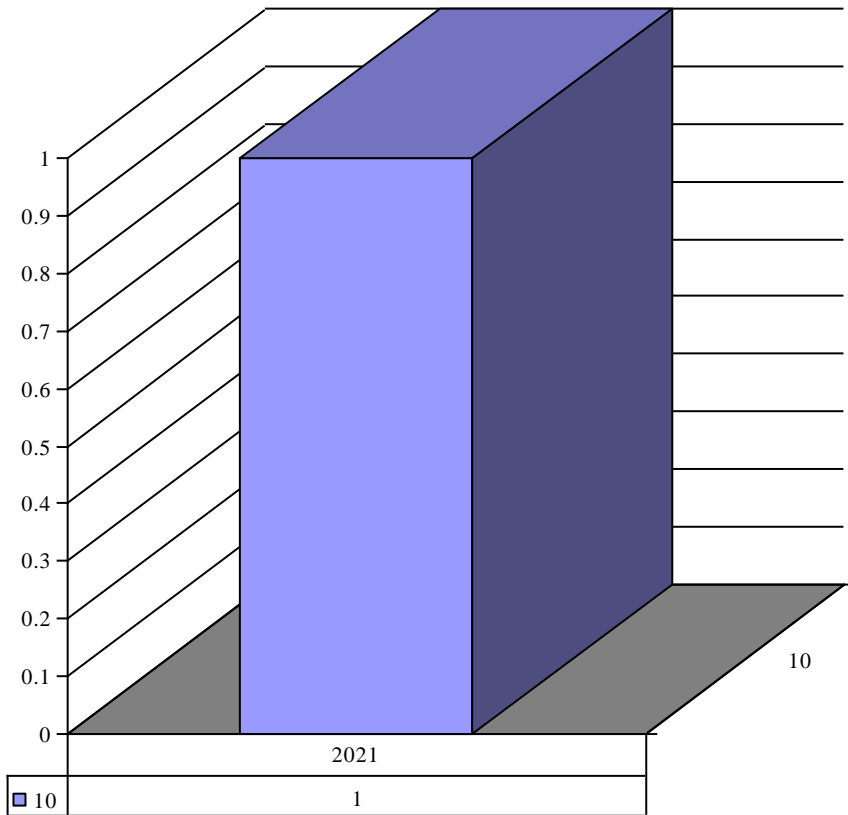

**Inventor** Mary Statue (outdoor)

Year	Month	Inventory	Count
2021	1	Mary Statue (outdoor)	1

**Inventor** Mary Statue 24"

Year	Month	Inventory	Count
2023	6	Mary Statue 24"	1

**Inventor** Mary statue 2ft to 5ft